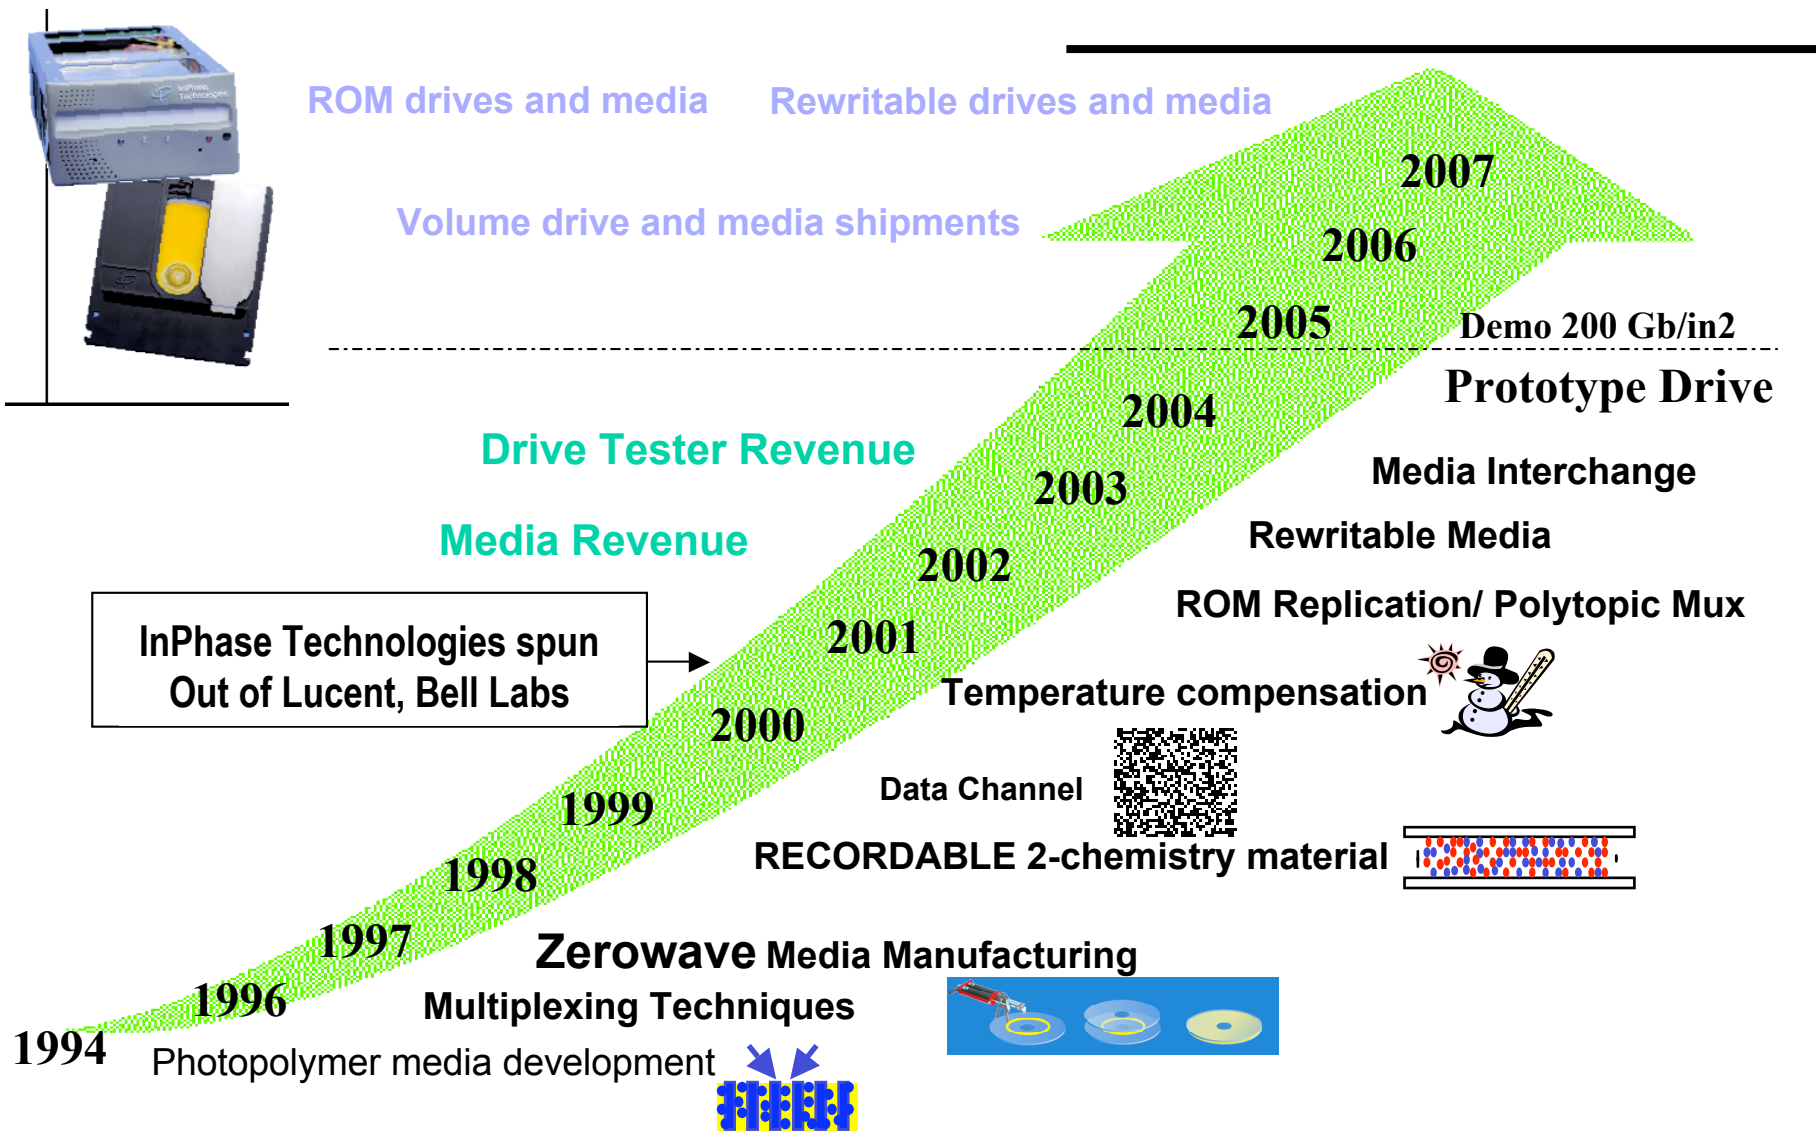

InPhase Timeline

InPhase delivers the World's first Holographic Drive Proto

- completed October 2004
- media
 - 2-chemistry photopolymer
 - Write Once Read Many (WORM)
 - 130 mm disk
 - 407 nm wavelength sensitive
 - 1.5 mm thickness of material
 - 5.25" cartridge
- drive
 - records and reads data to/from entire 130 mm disk
 - WORM
 - Integrated control system
 - Works through SCSI interface

Roadmap for Professional Products

media

- backward read compatible
- theoretical capacity of 17 TB

drive

- camera and slm
 - higher sensitivity/ faster
 - more pixels per page
- **laser**
 - higher power for improved performance
- **firmware**
 - more pages per book
 - more complex recording schedule