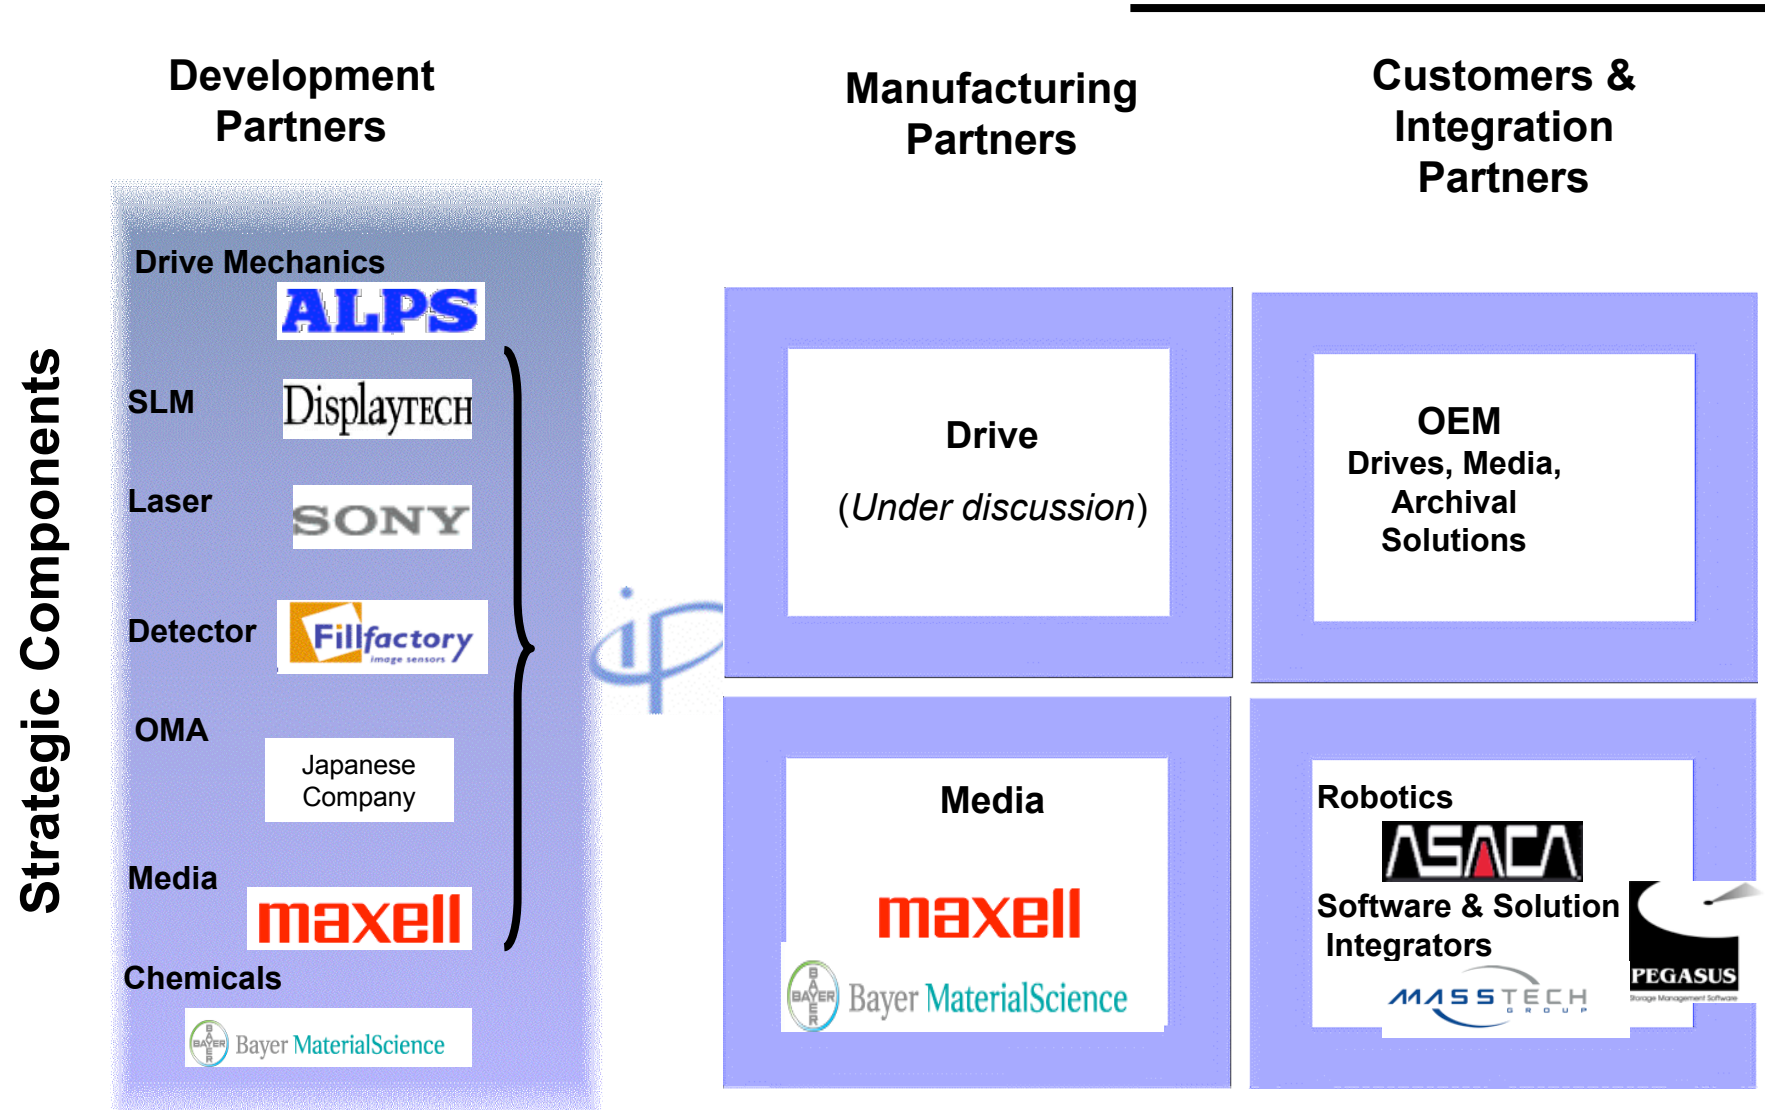

Partnerships move from “technology to solution”