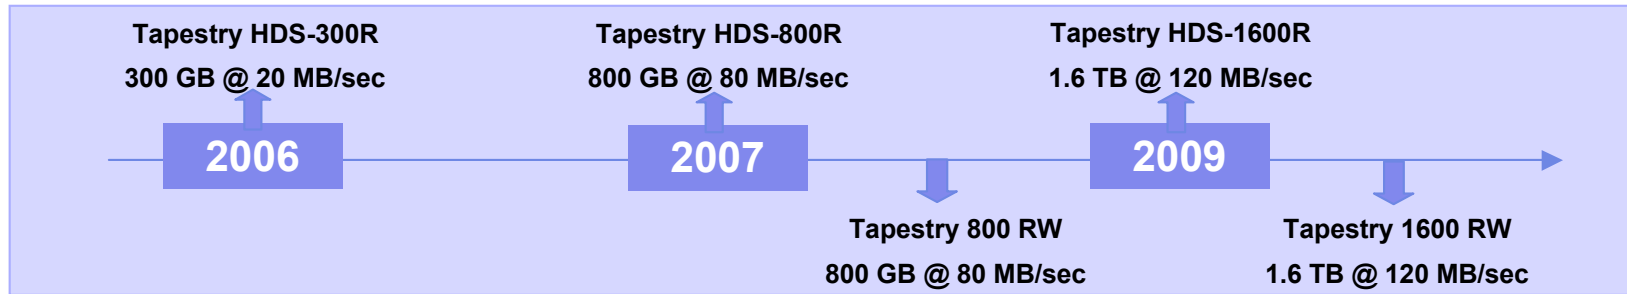

InPhase Timeline

InPhase delivers the World's first Holographic Drive Proto

- completed October 2004
- media
 - 2-chemistry photopolymer
 - Write Once Read Many (WORM)
 - 130 mm disk
 - 407 nm wavelength sensitive
 - 1.5 mm thickness of material
 - 5.25" cartridge
- drive
 - records and reads data to/from entire 130 mm disk
 - WORM
 - Integrated control system
 - Works through SCSI interface

Roadmap for Professional Products

media

- backward read compatible
- theoretical capacity of 17 TB

drive

- camera and slm
 - higher sensitivity/ faster
 - more pixels per page
- **laser**
 - higher power for improved performance
- **firmware**
 - more pages per book
 - more complex recording schedule