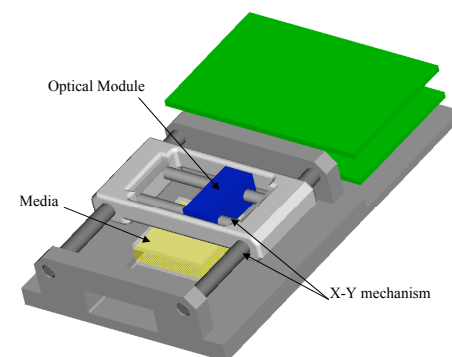

Current Markets

Recordable

Cost, Archive life, random access

Video Applications

- Professional archival

Data Archive Applications

- Banking
- Insurance
- Medical

Fixed Content

- Rich media
- Compliance

ROM

Small form factor, low cost media, security, rapid mastering

Content Distribution

- Games
- Video